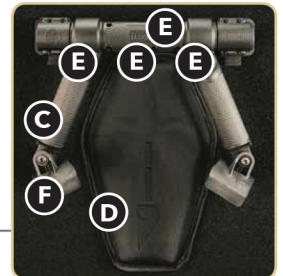

Standard PDS Shield
w/ COREBOND™ ID

Features

- ◆ Shape: Rectangle Single Curve
- ◆ Weight: 4 lbs.
- ◆ Elastic Forearm Strap
- ◆ High density foam ribbed forearm pad
- ◆ Rubberized Flex Grip Handle

Optional Features

- ◆ COREBOND™ ID or Removable ID
- ◆ Rigid Straight Carbon Handle
- ◆ Elzetta Horizontal Handle with integrated light (6.2 lbs)
- ◆ Elzetta TriDextrous™ Handle with integrated light (7.2 lbs)

Available Size

- ◆ 16 x 20

Available Colors

Black

Multi-Cam

Multi-Cam
(Black)

Ranger Green

Optional Shield Details

- A** Solid Acrylic Optical Lenses **B** Single Point Ambidextrous Light Control **C** Molded Grip Texture
D Molded High Density Pad **E** TriDextrous™ Light Control **F** Rotating Forearm Cuffs