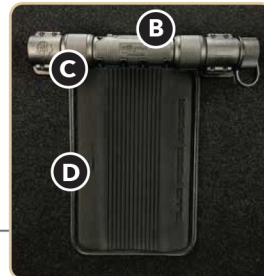

- ◆ COREBOND™ ID or Removable ID
- ◆ Rigid Straight Carbon Handle
- ◆ Elzetta Horizontal Handle with integrated light (6.2 lbs)
- ◆ Elzetta TriDextrous™ Handle with integrated light (7.2 lbs)

Available Size

- ◆ 16 x 20

Available Colors

Black

Multi-Cam

Multi-Cam
(Black)

Ranger Green

Optional Shield Details

- A** Solid Acrylic Optical Lenses **B** Single Point Ambidextrous Light Control **C** Molded Grip Texture
D Molded High Density Pad **E** TriDextrous™ Light Control **F** Rotating Forearm Cuffs