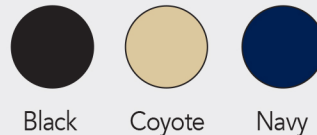

Options

- ◆ MOLLE, laser cut cummerbund
- ◆ Side Plate Pouch

Available Sizes

- ◆ ESAPI SM to XL
- ◆ 10x12 and 8x10

Available Colors

Black

Coyote

Navy